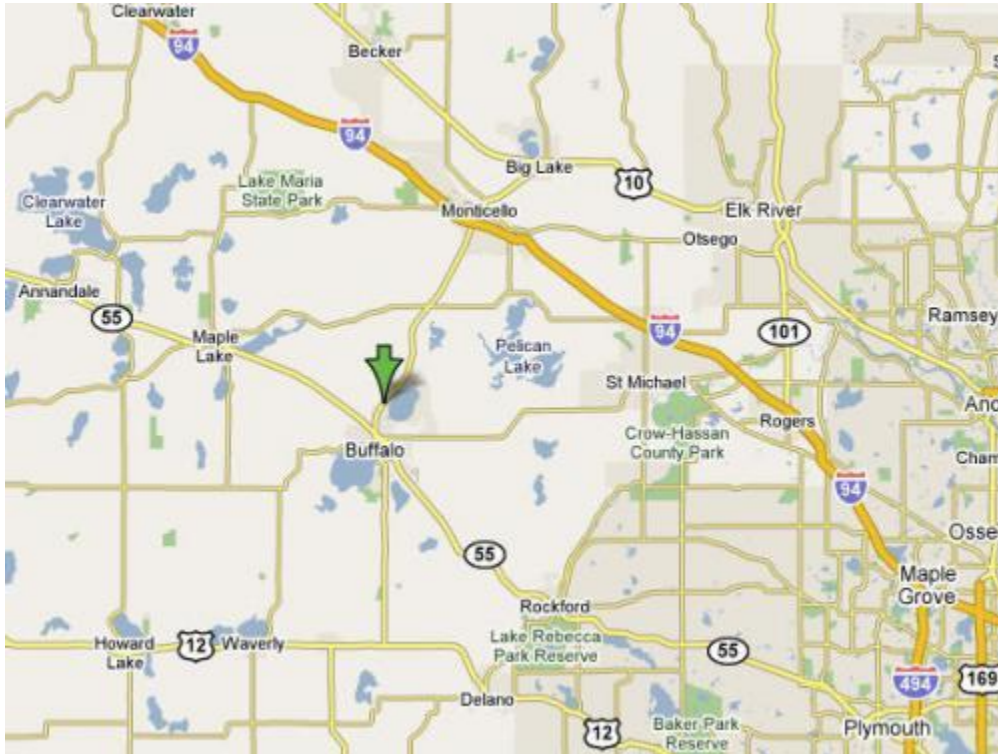

Directions

Maps and Directions to Cornerstones and Eastern-Wright

Located in the Wright Technical Center

1405 3rd Av. NE
Buffalo, MN 55313

From the North: Take Interstate Hwy 94 south, exit at the second Monticello exit, then take Hwy 25 south to Buffalo - turn left on Catlin St. next to Buffalo Hospital, go to end of block, turn right and go to our driveway and turn right.

From the East: Take Hwy 55 from the Twin Cities West to Buffalo. Next go North on Hwy 25 to Catlin St. next to Buffalo Hospital, go to end of block, turn right and go to our driveway and turn right.

From the West: Take Hwy 55 East towards the Twin Cities to Buffalo. Then go North on Hwy 25 to Catlin St. by Buffalo Hospital, turn right, go to end of block, turn right go to our driveway on the right. An **Alternate route:** go to I-94 and take the MN-25 exit (EXIT 193) toward MONTICELLO / BUFFALO. Turn south onto MN-25 south. Continue to follow MN-25 South for approximately nine (9) miles. The WTC is located on the left side of MN-25 - enter by turning left on Catlin St. by the Buffalo Hospital, go to end of block, turn right go to our driveway on the right.

From the South: Take Interstate 694 North to Hwy 55. Then Take Hwy 55 West to Buffalo. In Buffalo, take Hwy 25 North to Catlin St. by Buffalo Hospital, go to end of block, turn right, go to our driveway, turn right.